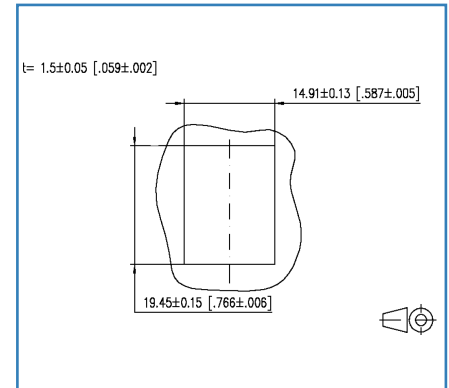

## Illustrations

Dimensional drawing

Cut-out

See enlarged drawings at the end of document

#### General Data

Design	patch panel
Mounting style	0.5RU
Color	black
Dimensions	
Dimension (L x W x H)	77.10 x 444.00 x 21.82 mm
Dimension (L x W x H)	3.035 x 17.48 x 0.859 in.
Inches	19 inches
Labeling option	printed numbers