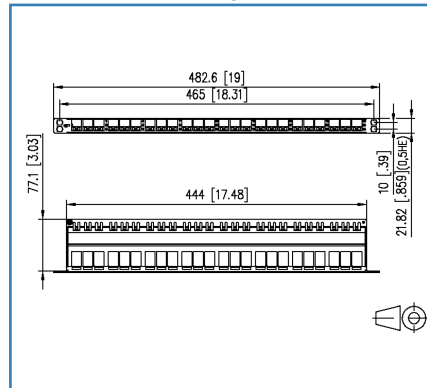

## Illustrations

Dimensional drawing

Cut-out

See enlarged drawings at the end of document

## Product specification

- 19 inch module frame 0.5RU 24 port unequipped, black
- for 24 individual modules in Keystone design
- additional strain relief on patch panel possible by cable ties, cable ties included in delivery
- suitable modules: E-DAT modul K, UTP modul Cat.6<sub>A</sub>, UTP modul Cat.6, UTP modul Cat.5e
- design: Keystone

#### General Data

Design	patch panel
Mounting style	0.5RU
Color	black
Dimensions	
Dimension (L x W x H)	77.10 x 444.00 x 21.82 mm
Dimension (L x W x H)	3.035 x 17.48 x 0.859 in.
Inches	19 inches
Labeling option	printed numbers